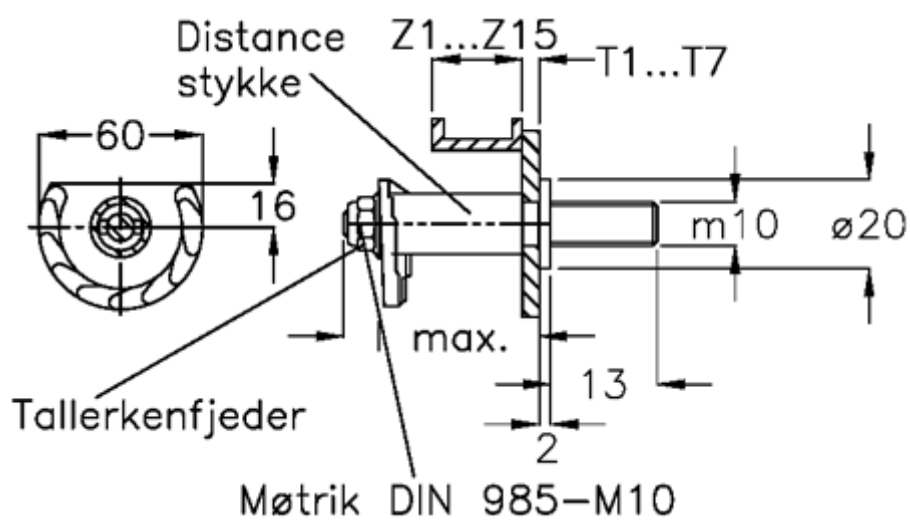

# Data Sheet

Article number: 20895114

Description: E+G Door lock  
GN 117-GB-T1-Z14

## Measures

Cam thickness = 39-48